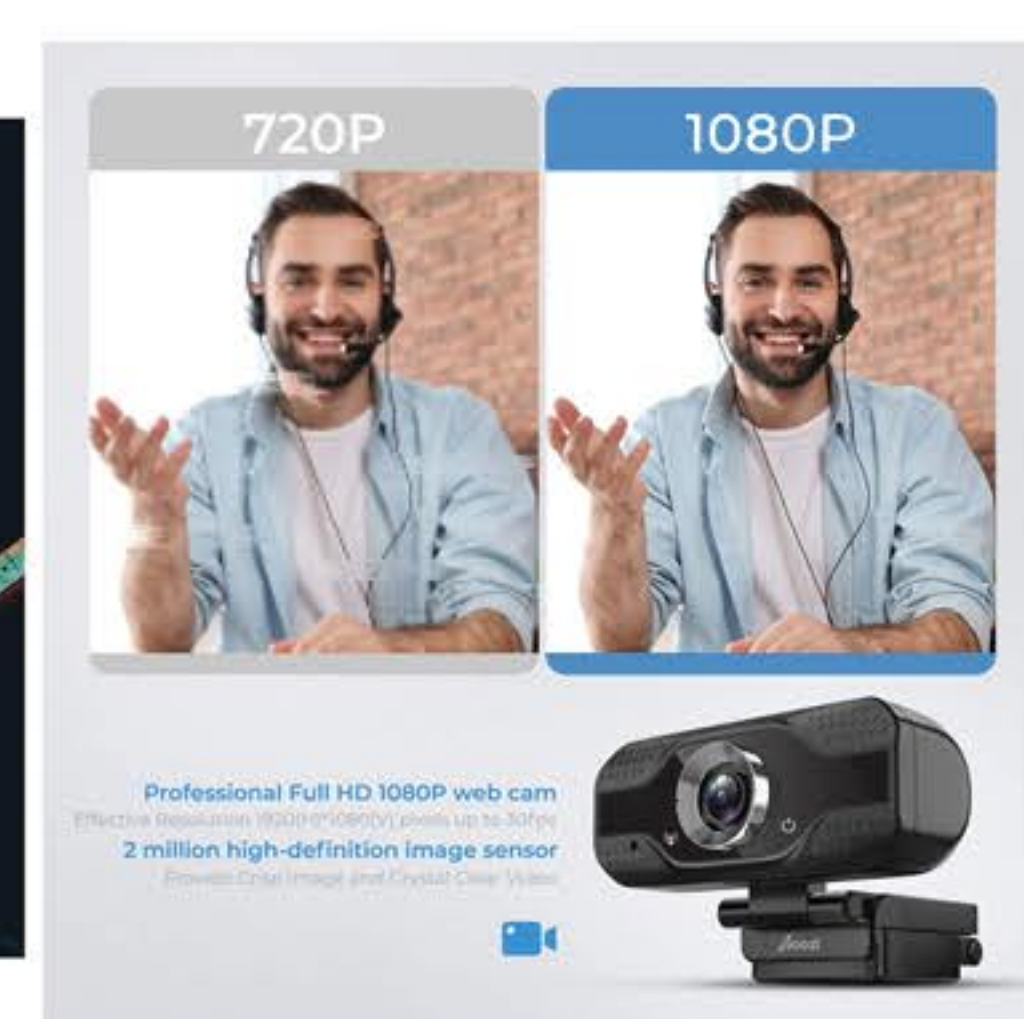

Latest Encoding Algorithm

No longer tolerate the bad image quality of software beauty